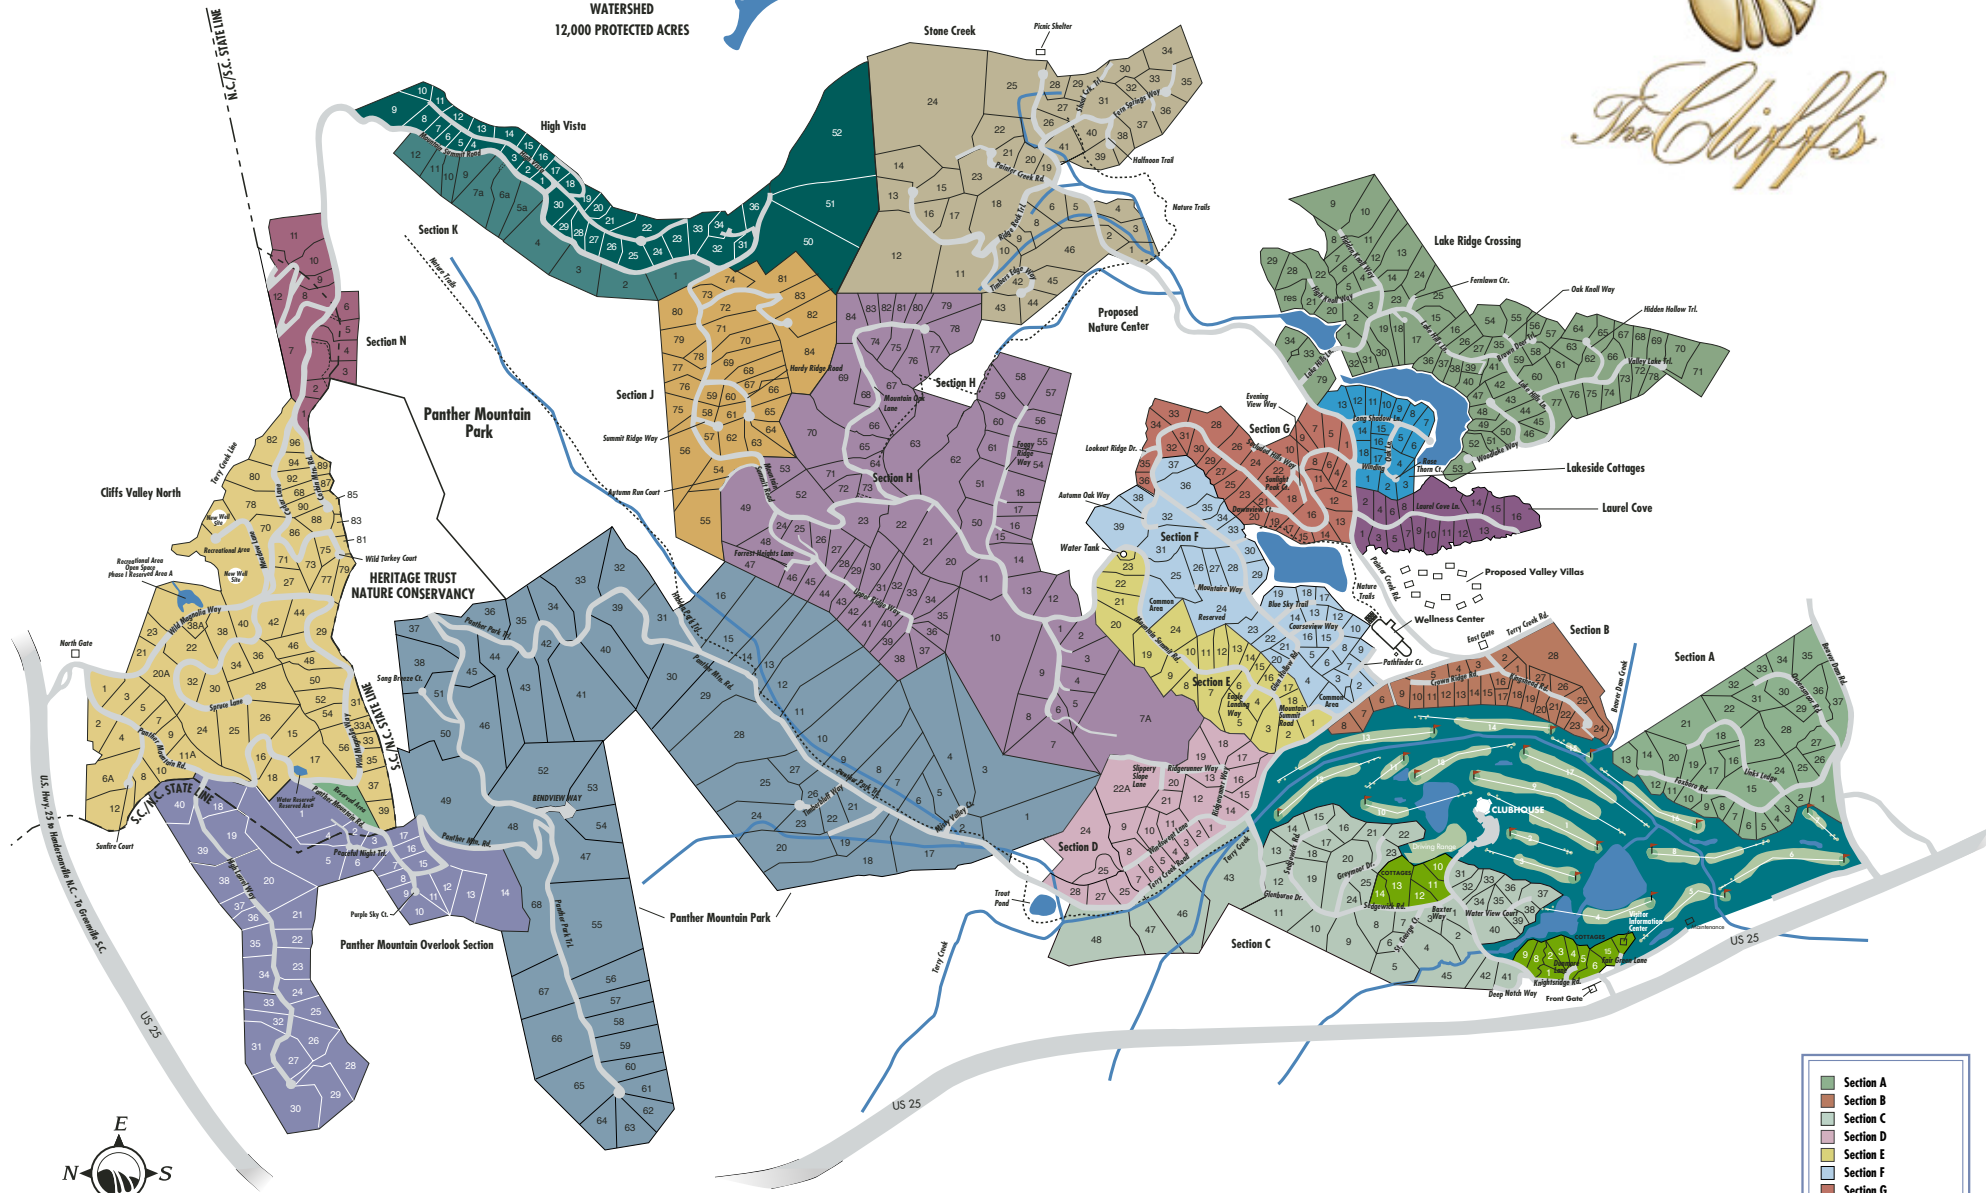

GREENVILLE COUNTY
WATERSHED
12,000 PROTECTED ACRES

Cliffs Valley - Master Plan

301 Beaver Dam Road - Travelers Rest, South Carolina 29690
Phone: (864) 371-1000 • Toll Free: (800) 884-2958 • Web: www.cliffscommunities.com

- Section A
- Section B
- Section C
- Section D
- Section E
- Section F
- Section G
- Section H
- Section J
- Cottages
- Section K
- Section N
- Panther Mtn. Overlook
- Panther Mtn. Park
- High Vista
- Cliffs Valley North
- Stone Creek

Nature Trails .....
Streams .....