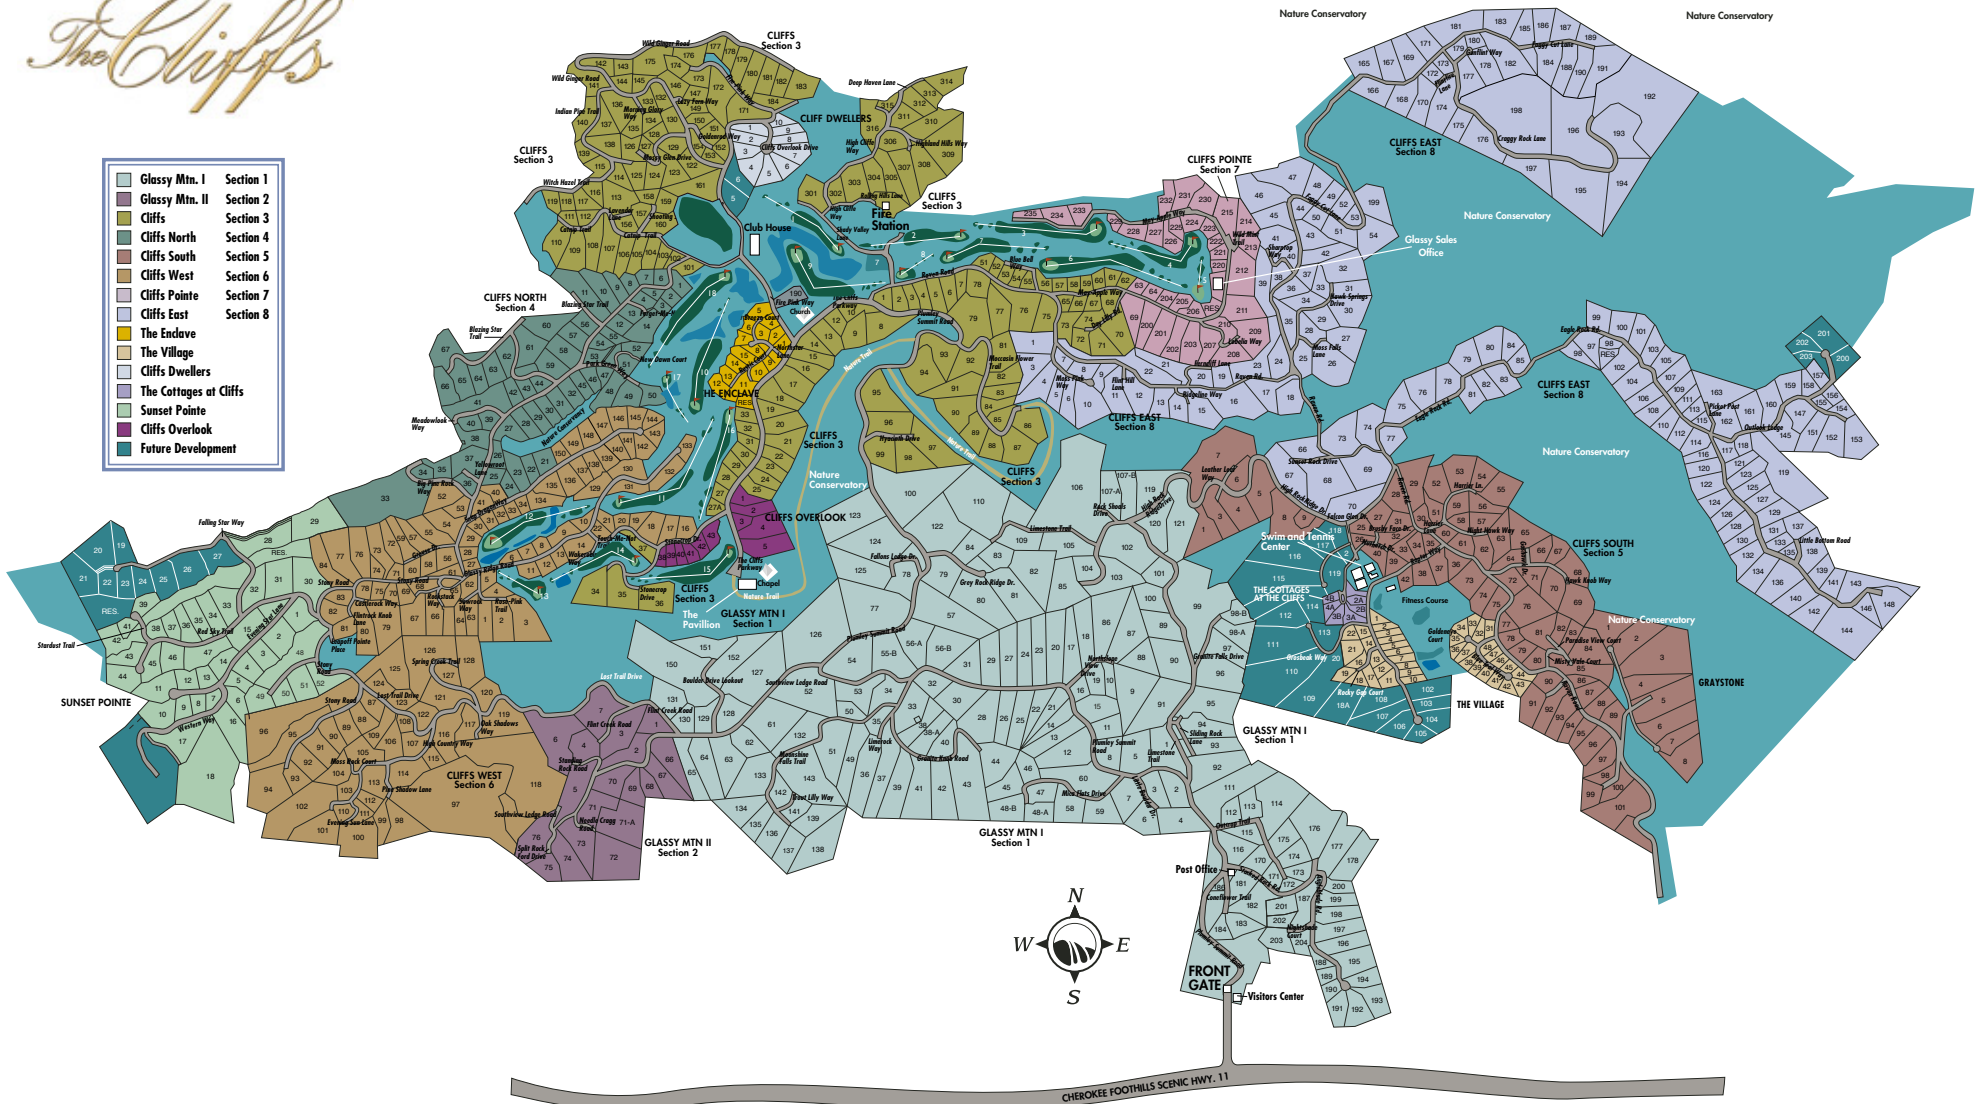

Light Green	Glassy Mtn. I	Section 1
Light Blue	Glassy Mtn. II	Section 2
Light Purple	Cliffs	Section 3
Light Orange	Cliffs North	Section 4
Light Yellow	Cliffs South	Section 5
Light Brown	Cliffs West	Section 6
Light Grey	Cliffs Pointe	Section 7
Light Blue-Gray	Cliffs East	Section 8
Yellow	The Enclave	
Orange	The Village	
Light Green	Cliffs Dwellers	
Light Blue	The Cottages at Cliffs	
Light Purple	Sunset Pointe	
Light Orange	Cliffs Overlook	
Dark Green	Future Development	

The Cliffs at Glassy - Master Plan

301 Beaver Dam Road - Travelers Rest, South Carolina 29690
 Phone: (864) 371-1000 • Toll Free: (800) 884-2958 • Web: www.cliffscommunities.com